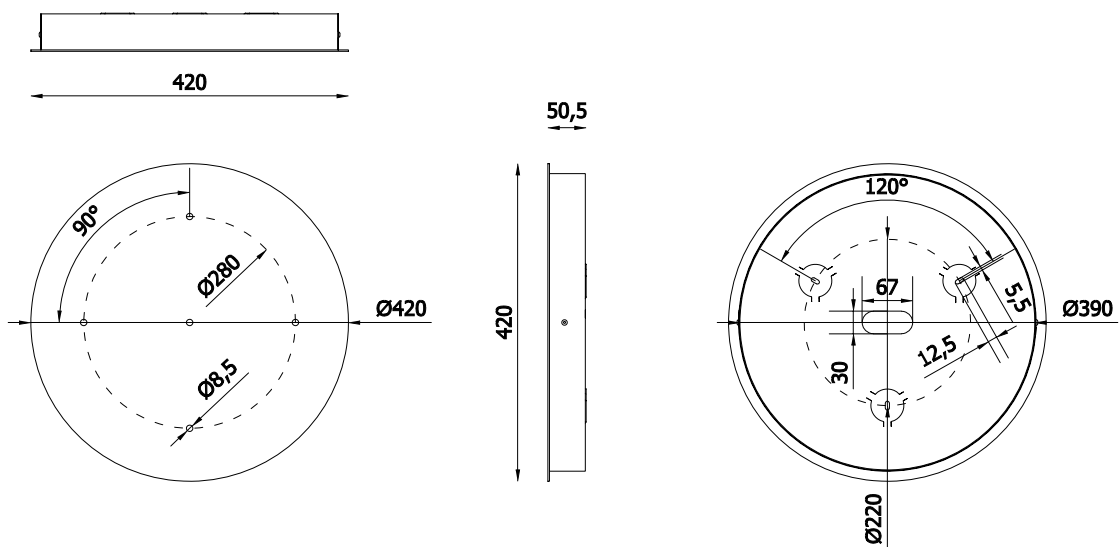

## TECHNICAL SHEET

BB01-T-42-05 WHITE

Mounting: a soffitto / ceiling

Environment: Indoor - IP20

Materials: Metallo / Metal

Information: Round plate with max 5 fittings

Lighting Control: dimmable 0-10V

BB01-T-42-05

PIASTRA ESTERNA / EXTERNAL PLATE

PIASTRA INTERNA / INTERNAL PLATE